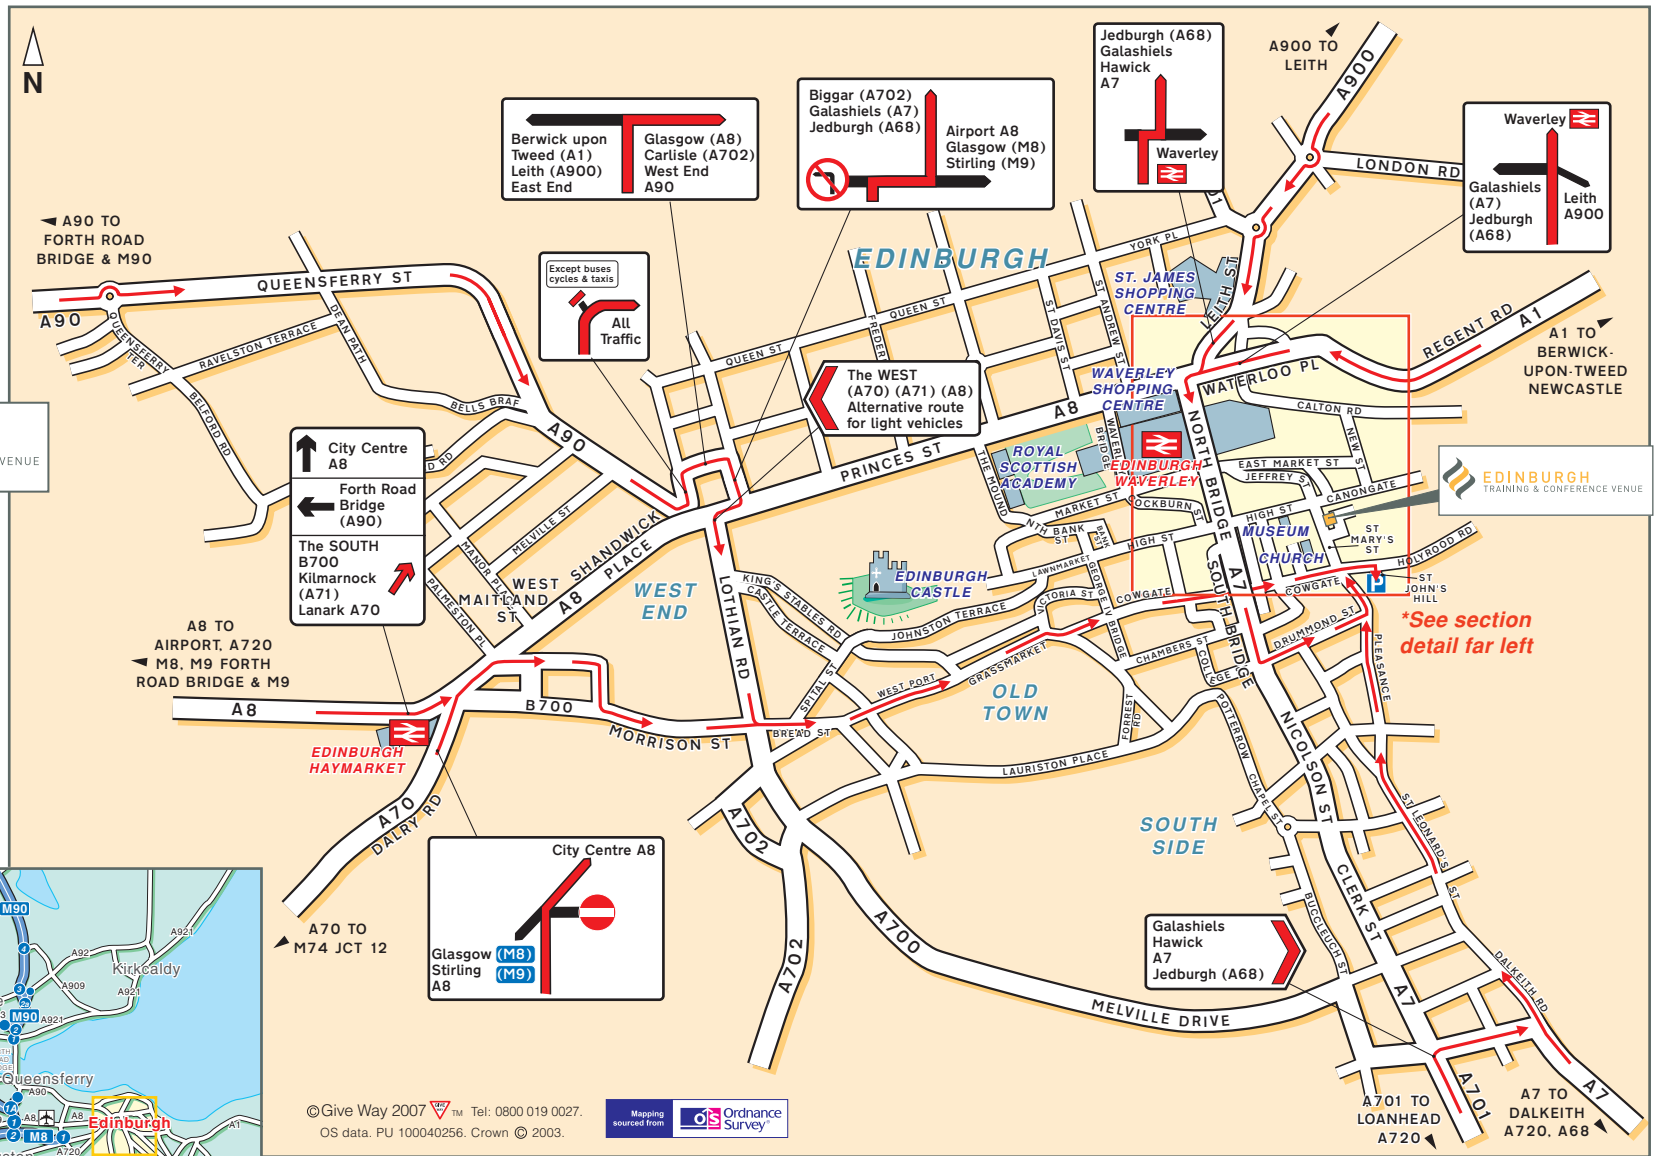

16 St. Mary's Street,
Edinburgh
EH1 1SU
Scotland
Tel: 0131 538 8333
Fax: 0131 538 8334
Email: enquiries@edintrain.com
Website: www.webtrain.com

© Give Way 2007 Tel: 0800 019 0027
OS data. PU 100040256. Crown © 2003.
Mapping sourced from Ordnance Survey

By Rail, Waverley Station.
Leave the station by the steps to Market Street. Cross Market Street along from the City Art Centre and turn left, going under the large decorated bridge. Bear right into Jeffrey Street past Jury's Hotel to the junction (traffic lights) with the High Street. Cross the High Street into St Mary's Street (continuation of Jeffrey Street) and the training centre is down the hill on the left (situated between Slanji and the Russian Shop).

By Air, Edinburgh Airport.
Taxis available from outside the terminal. The trip to the training centre takes around 25 minutes and costs around £16.

Parking.
If you are arriving by car, then there are also three multi-storey car parks a few minutes walk from Edinburgh Training and Conference Venue with a 20% discounted rate at the St John's Hill NCP car park.