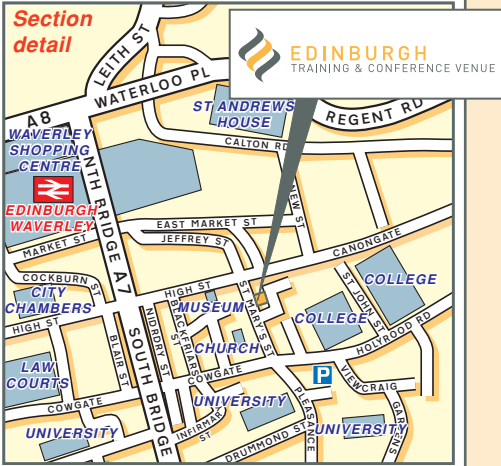

16 St. Mary's Street,
Edinburgh
EH1 1SU
Scotland
Tel: 0131 538 8333
Fax: 0131 538 8334
Email: enquiries@edintrain.com
Website: www.webtrain.com

© Give Way 2007 Tel: 0800 019 0027
OS data. PU 100040256. Crown © 2003.
Mapping sourced from Ordnance Survey

By Rail, Waverley Station.
Leave the station by the steps to Market Street. Cross Market Street along from the City Art Centre and turn left, going under the large decorated bridge. Bear right into Jeffrey Street past Jury's Hotel to the junction (traffic lights) with the High Street. Cross the High Street into St Mary's Street (continuation of Jeffrey Street) and the training centre is down the hill on the left (situated between Slanji and the Russian Shop).

By Air, Edinburgh Airport.
Taxis available from outside the terminal. The trip to the training centre takes around 25 minutes and costs around £16.

Parking.
If you are arriving by car, then there are also three multi-storey car parks a few minutes walk from Edinburgh Training and Conference Venue with a 20% discounted rate at the St John's Hill NCP car park.

Disabled Access
Disabled access is available throughout the Edinburgh Training and Conference Venue. For specific queries please call us on 0131 538 8333.